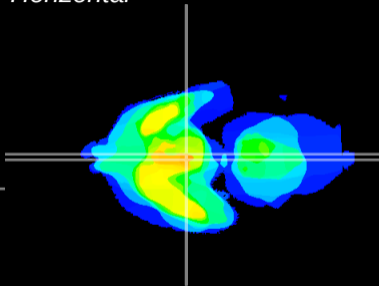

Coronal

Sagittal-R

Sagittal-L

ViBrism: CX09752
Horizontal

Arc