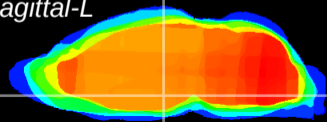

Coronal

Sagittal-R

Sagittal-L

ViBrism: CX09755
Horizontal

DM