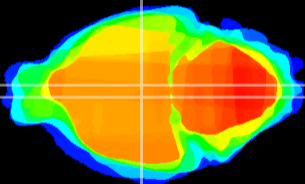

Coronal

Sagittal-R

Sagittal-L

ViBrism: CX09755
Horizontal

DM