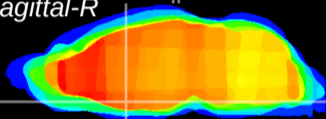

Coronal

Sagittal-R

Sagittal-L

ViBriSM: CX09756  
Horizontal

MPA