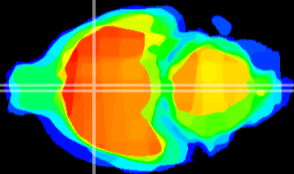

Coronal

Sagittal-R

Sagittal-L

ViBriSM: CX09756  
Horizontal

MPA