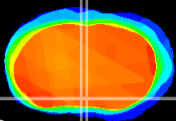

Coronal

Sagittal-R

Sagittal-L

ViBriSM: CX09756  
Horizontal

MPA