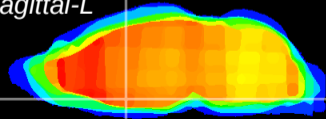

Coronal

Sagittal-R

Sagittal-L

ViBriSM: CX09756  
Horizontal

MPA