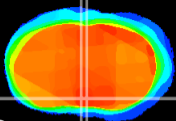

Coronal

Sagittal-R

Sagittal-L

ViBrism: CX09769
Horizontal

MPA