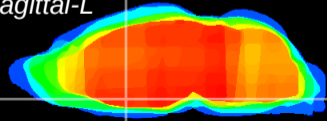

Coronal

Sagittal-R

Sagittal-L

ViBrism: CX09769
Horizontal

MPA