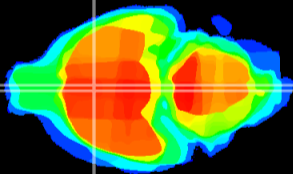

Coronal

Sagittal-R

Sagittal-L

ViBrism: CX09769
Horizontal

MPA