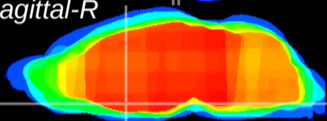

Coronal

Sagittal-R

Sagittal-L

ViBrism: CX09769
Horizontal

MPA