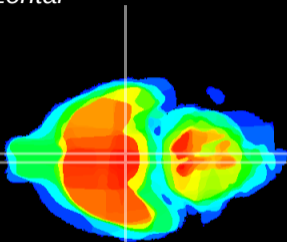

Coronal

Sagittal-R

Sagittal-L

ViBrism: CX09769
Horizontal

VMH