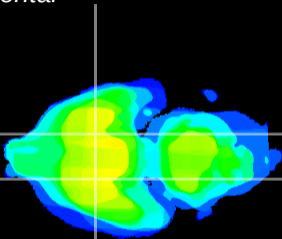

Coronal

Sagittal-R

Sagittal-L

ViBrism: CX09773
Horizontal

S0