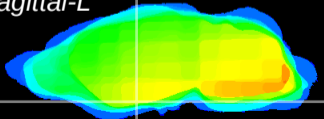

Coronal

Sagittal-R

Sagittal-L

ViBrism: CX09773
Horizontal

S0