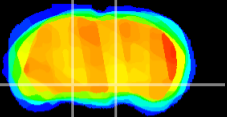

Coronal

Sagittal-R

Sagittal-L

ViBrism: CX09780
Horizontal

SN