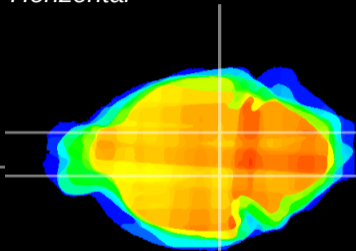

Coronal

Sagittal-R

Sagittal-L

ViBrism: CX09780
Horizontal

SN