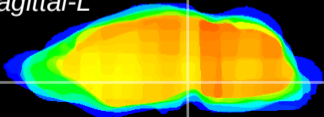

Coronal

Sagittal-R

Sagittal-L

ViBrism: CX09780
Horizontal

SN