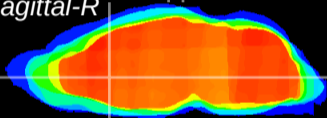

Coronal

Sagittal-R

Sagittal-L

ViBrism: CX09784
Horizontal

LS