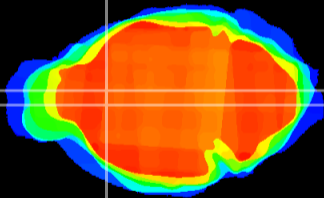

Coronal

Sagittal-R

Sagittal-L

ViBrism: CX09784
Horizontal

LS