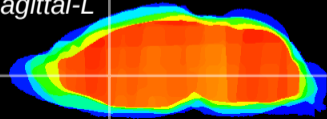

Coronal

Sagittal-R

Sagittal-L

ViBrism: CX09784
Horizontal

LS