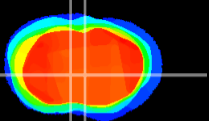

Coronal

Sagittal-R

Sagittal-L

ViBrism: CX09784
Horizontal

LS