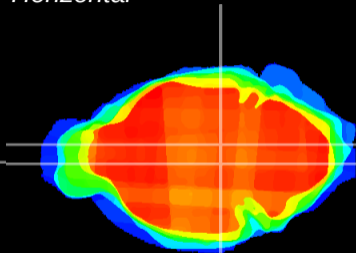

Coronal

Sagittal-R

Sagittal-L

ViBrism: CX09788
Horizontal

VTA