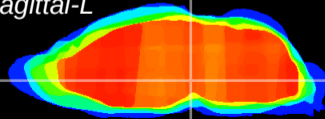

Coronal

Sagittal-R

Sagittal-L

ViBrism: CX09788
Horizontal

VTA