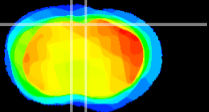

Coronal

Sagittal-R

Sagittal-L

ViBris: CX09790  
Horizontal

Cx motor