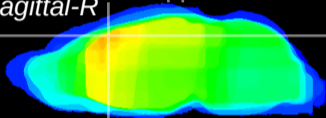

Coronal

Sagittal-R

Sagittal-L

ViBris: CX09790  
Horizontal

Cx motor