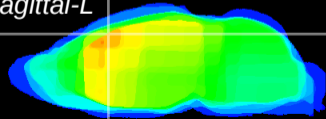

Coronal

Sagittal-R

Sagittal-L

ViBris: CX09790  
Horizontal

Cx motor