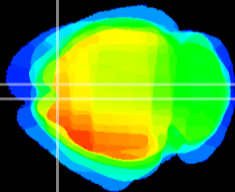

Coronal

Sagittal-R

Sagittal-L

ViBris: CX09790  
Horizontal

Cx motor