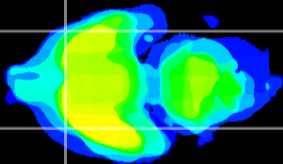

Coronal

Sagittal-R

Sagittal-L

ViBrism: CX09793
Horizontal

Pir