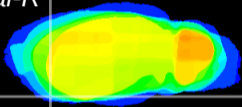

Coronal

Sagittal-R

Sagittal-L

ViBrism: CX09793
Horizontal

Pir