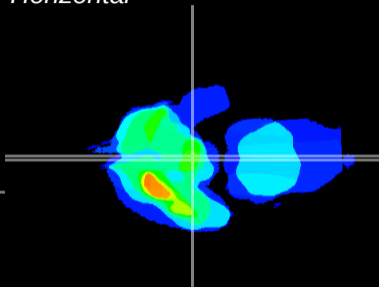

Coronal

Sagittal-R

Sagittal-L

ViBrism: CX09794
Horizontal

ME