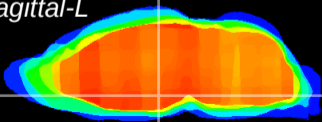

Coronal

Sagittal-R

Sagittal-L

ViBrism: CX09795
Horizontal

DM