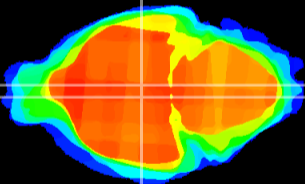

Coronal

Sagittal-R

Sagittal-L

ViBrism: CX09795
Horizontal

DM