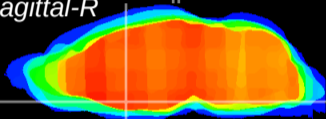

Coronal

Sagittal-R

Sagittal-L

ViBrism: CX09795
Horizontal

MPA