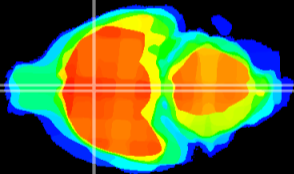

Coronal

Sagittal-R

Sagittal-L

ViBrism: CX09795
Horizontal

MPA