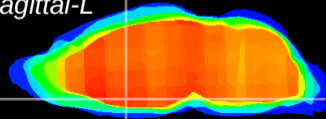

Coronal

Sagittal-R

Sagittal-L

ViBrism: CX09795
Horizontal

MPA