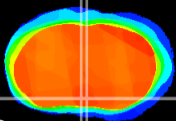

Coronal

Sagittal-R

Sagittal-L

ViBrism: CX09795
Horizontal

MPA