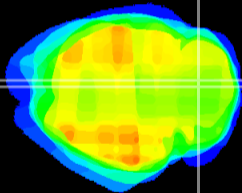

Coronal

Sagittal-R

Sagittal-L

ViBrisM: CX09799  
Horizontal

Cb vermis