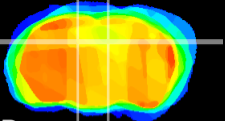

Coronal

Sagittal-R

Sagittal-L

ViBrism: CX09799
Horizontal

DG