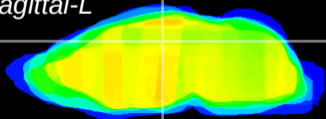

Coronal

Sagittal-R

Sagittal-L

ViBrism: CX09799
Horizontal

DG