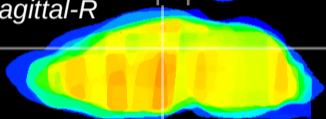

Coronal

Sagittal-R

Sagittal-L

ViBrism: CX09799
Horizontal

DG