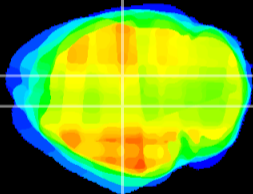

Coronal

Sagittal-R

Sagittal-L

ViBrism: CX09799
Horizontal

DG