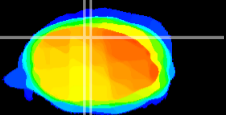

Coronal

Sagittal-R

Sagittal-L

ViBrism: CX09803  
Horizontal

Cb vermis