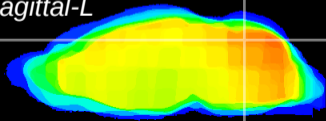

Coronal

Sagittal-R

Sagittal-L

ViBrism: CX09803  
Horizontal

Cb vermis