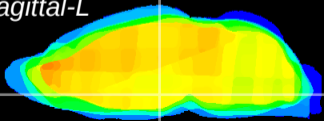

Coronal

Sagittal-R

Sagittal-L

ViBrism: CX09807
Horizontal

DM