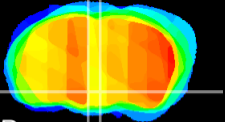

Coronal

Sagittal-R

Sagittal-L

ViBrism: CX09807
Horizontal

DM