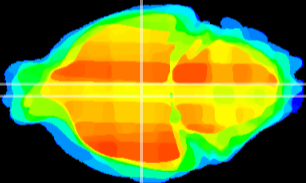

Coronal

Sagittal-R

Sagittal-L

ViBrism: CX09807
Horizontal

DM