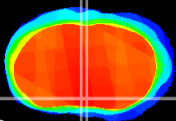

Coronal

Sagittal-R

Sagittal-L

ViBrism: CX09812
Horizontal

MPA