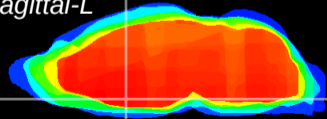

Coronal

Sagittal-R

Sagittal-L

ViBrism: CX09812
Horizontal

MPA