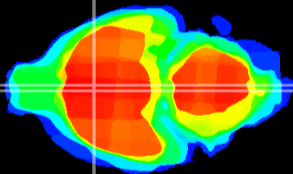

Coronal

Sagittal-R

Sagittal-L

ViBrism: CX09812
Horizontal

MPA