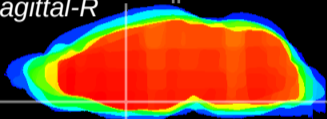

Coronal

Sagittal-R

Sagittal-L

ViBrism: CX09812
Horizontal

MPA