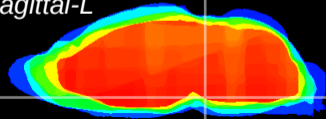

Coronal

Sagittal-R

Sagittal-L

ViBrism: CX09812
Horizontal

Pn