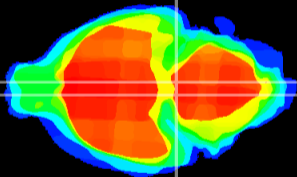

Coronal

Sagittal-R

Sagittal-L

ViBrism: CX09812
Horizontal

Pn