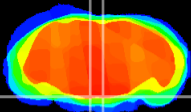

Coronal

Sagittal-R

Sagittal-L

ViBrism: CX09812
Horizontal

Pn