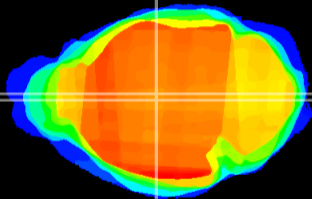

Coronal

Sagittal-R

Sagittal-L

ViBrism: CX09815
Horizontal

MD