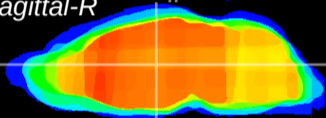

Coronal

Sagittal-R

Sagittal-L

ViBrism: CX09815
Horizontal

MD