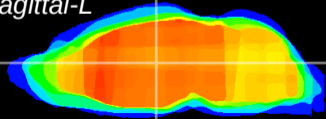

Coronal

Sagittal-R

Sagittal-L

ViBrism: CX09815
Horizontal

MD