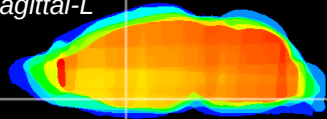

Coronal

Sagittal-R

Sagittal-L

ViBrism: CX09817
Horizontal

MPA