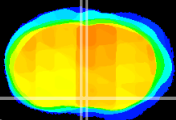

Coronal

Sagittal-R

Sagittal-L

ViBrism: CX09817
Horizontal

MPA