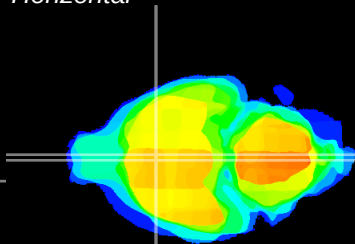

Coronal

Sagittal-R

Sagittal-L

ViBrism: CX09817
Horizontal

MPA