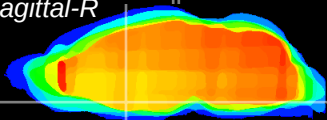

Coronal

Sagittal-R

Sagittal-L

ViBrism: CX09817
Horizontal

MPA