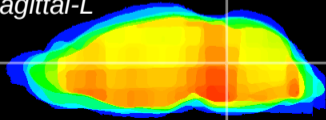

Coronal

Sagittal-R

Sagittal-L

ViBrisM: CX09818
Horizontal

Tg