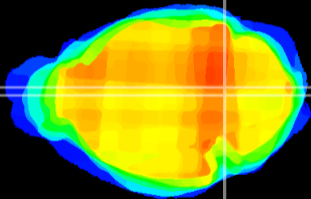

Coronal

Sagittal-R

Sagittal-L

ViBrisM: CX09818
Horizontal

Tg