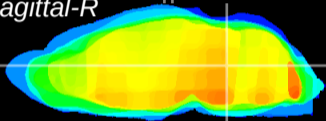

Coronal

Sagittal-R

Sagittal-L

ViBrism: CX09820
Horizontal

Tg