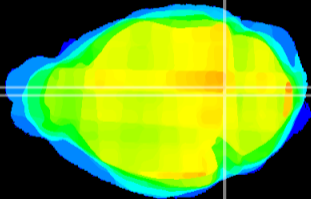

Coronal

Sagittal-R

Sagittal-L

ViBrism: CX09820
Horizontal

Tg