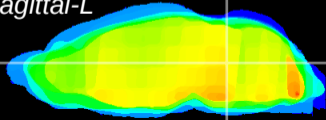

Coronal

Sagittal-R

Sagittal-L

ViBrism: CX09820
Horizontal

Tg