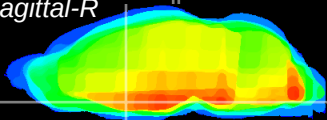

Coronal

Sagittal-R

Sagittal-L

ViBriSM: CX09823
Horizontal

MPA