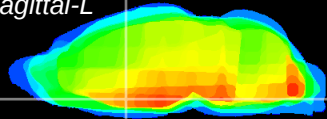

Coronal

Sagittal-R

Sagittal-L

ViBriSM: CX09823
Horizontal

MPA