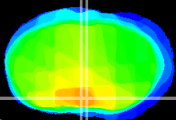

Coronal

Sagittal-R

Sagittal-L

ViBriSM: CX09823
Horizontal

MPA