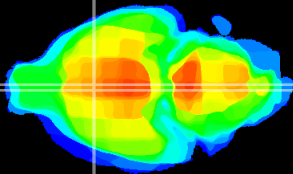

Coronal

Sagittal-R

Sagittal-L

ViBriSM: CX09823
Horizontal

MPA