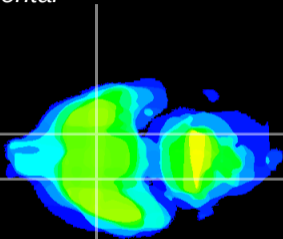

Coronal

Sagittal-R

Sagittal-L

ViBrism: CX09824
Horizontal

S0