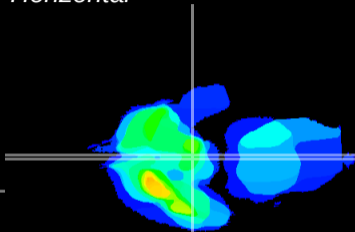

Coronal

Sagittal-R

Sagittal-L

ViBrism: CX09826
Horizontal

ME