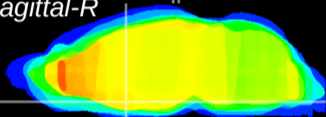

Coronal

Sagittal-R

Sagittal-L

ViBriSM: CX09826
Horizontal

MPA