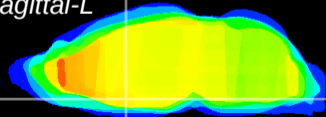

Coronal

Sagittal-R

Sagittal-L

ViBriSM: CX09826
Horizontal

MPA