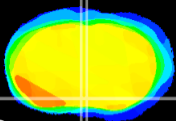

Coronal

Sagittal-R

Sagittal-L

ViBriSM: CX09826
Horizontal

MPA