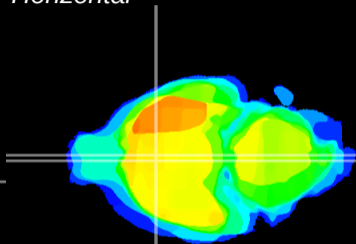

Coronal

Sagittal-R

Sagittal-L

ViBriSM: CX09826
Horizontal

MPA