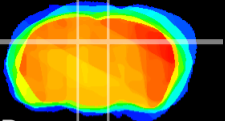

Coronal

Sagittal-R

Sagittal-L

ViBrism: CX09827
Horizontal

DG