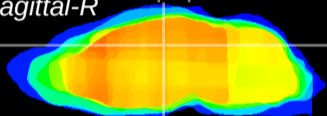

Coronal

Sagittal-R

Sagittal-L

ViBrism: CX09827
Horizontal

DG