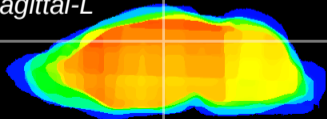

Coronal

Sagittal-R

Sagittal-L

ViBrism: CX09827
Horizontal

DG