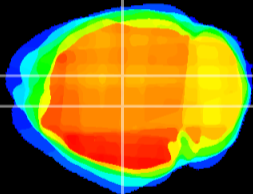

Coronal

Sagittal-R

Sagittal-L

ViBrism: CX09827
Horizontal

DG