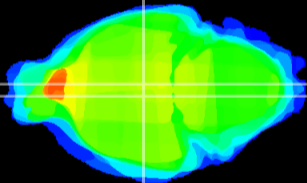

Coronal

Sagittal-R

Sagittal-L

ViBrism: CX09831
Horizontal

DM