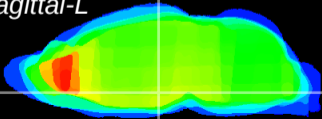

Coronal

Sagittal-R

Sagittal-L

ViBrism: CX09831
Horizontal

DM