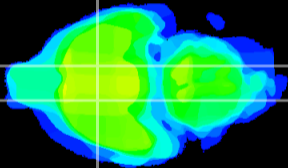

Coronal

Sagittal-R

Sagittal-L

ViBrism: CX09831
Horizontal

LH