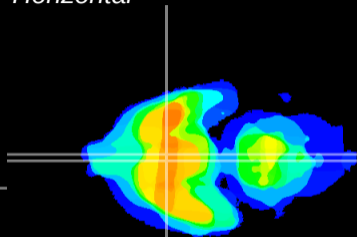

Coronal

Sagittal-R

Sagittal-L

ViBrism: CX09832  
Horizontal

SCN