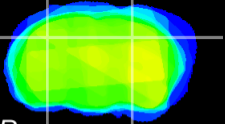

Coronal

Sagittal-R

Sagittal-L

ViBrism: CX09833
Horizontal

CA2/CA3