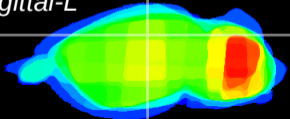

Coronal

Sagittal-R

Sagittal-L

ViBrism: CX09833
Horizontal

CA2/CA3