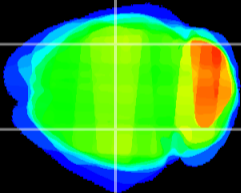

Coronal

Sagittal-R

Sagittal-L

ViBrism: CX09833
Horizontal

CA2/CA3