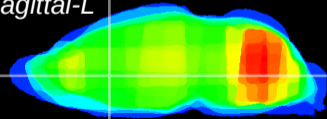

Coronal

Sagittal-R

Sagittal-L

ViBrism: CX09833
Horizontal

LS