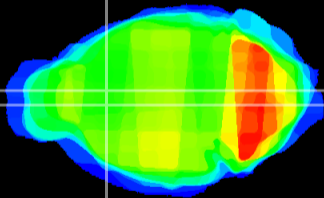

Coronal

Sagittal-R

Sagittal-L

ViBrism: CX09833
Horizontal

LS