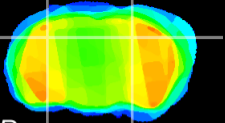

Coronal

Sagittal-R

Sagittal-L

ViBrism: CX09835
Horizontal

CA2/CA3