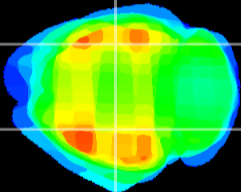

Coronal

Sagittal-R

Sagittal-L

ViBrism: CX09835
Horizontal

CA2/CA3