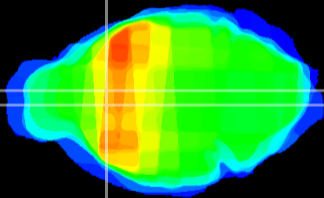

Coronal

Sagittal-R

Sagittal-L

ViBrism: CX09836
Horizontal

LS