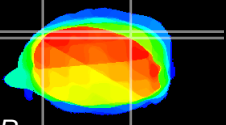

Coronal

Sagittal-R

Sagittal-L

ViBrism: CX09837
Horizontal

Cb lobe