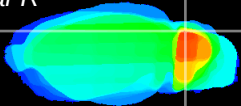

Coronal

Sagittal-R

Sagittal-L

ViBrism: CX09837
Horizontal

Cb lobe