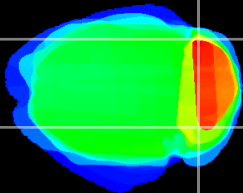

Coronal

Sagittal-R

Sagittal-L

ViBrism: CX09837
Horizontal

Cb lobe