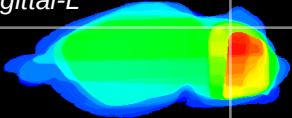

Coronal

Sagittal-R

Sagittal-L

ViBrism: CX09837
Horizontal

Cb lobe