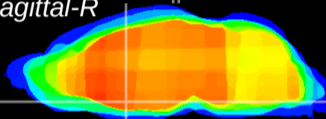

Coronal

Sagittal-R

Sagittal-L

ViBriSM: CX09845
Horizontal

MPA