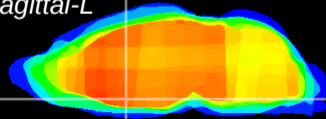

Coronal

Sagittal-R

Sagittal-L

ViBriSM: CX09845
Horizontal

MPA