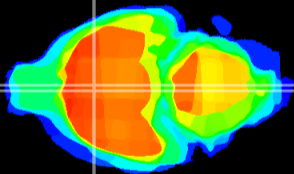

Coronal

Sagittal-R

Sagittal-L

ViBriSM: CX09845
Horizontal

MPA