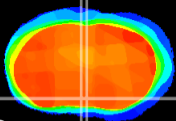

Coronal

Sagittal-R

Sagittal-L

ViBriSM: CX09845
Horizontal

MPA