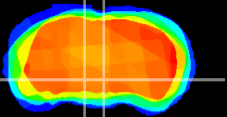

Coronal

Sagittal-R

Sagittal-L

ViBrism: CX09845
Horizontal

VTA