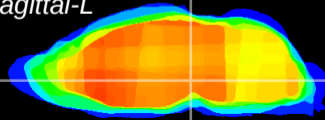

Coronal

Sagittal-R

Sagittal-L

ViBrism: CX09845
Horizontal

VTA