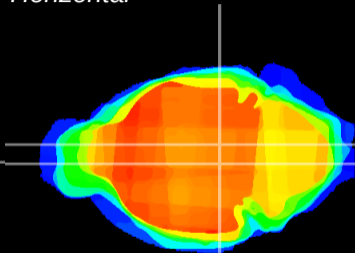

Coronal

Sagittal-R

Sagittal-L

ViBrism: CX09845
Horizontal

VTA