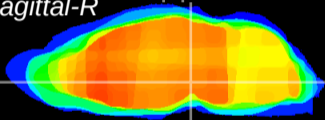

Coronal

Sagittal-R

Sagittal-L

ViBrism: CX09845
Horizontal

VTA