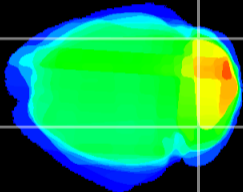

Coronal

Sagittal-R

Sagittal-L

ViBrism: CX09850
Horizontal

Cb lobe