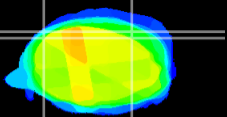

Coronal

Sagittal-R

Sagittal-L

ViBrism: CX09850
Horizontal

Cb lobe