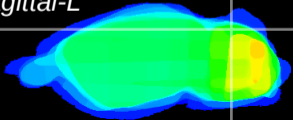

Coronal

Sagittal-R

Sagittal-L

ViBrism: CX09850
Horizontal

Cb lobe