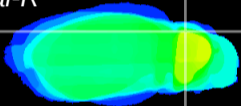

Coronal

Sagittal-R

Sagittal-L

ViBrism: CX09850
Horizontal

Cb lobe