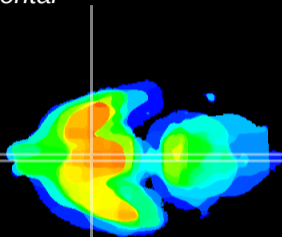

Coronal

Sagittal-R

Sagittal-L

ViBrism: CX09852
Horizontal

SCN