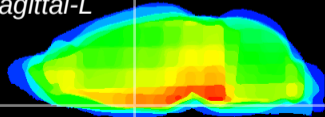

Coronal

Sagittal-R

Sagittal-L

ViBrism: CX09852
Horizontal

SCN