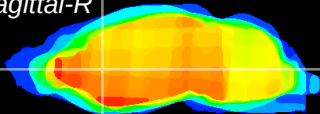

Coronal

Sagittal-R

Sagittal-L

ViBriSM: CX09853
Horizontal

CPU medial