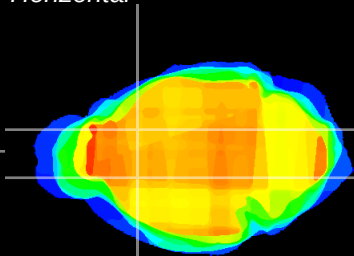

Coronal

Sagittal-R

Sagittal-L

ViBriSM: CX09853
Horizontal

CPU medial