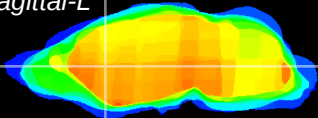

Coronal

Sagittal-R

Sagittal-L

ViBriSM: CX09853
Horizontal

CPU medial