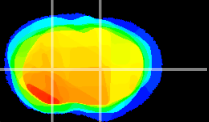

Coronal

Sagittal-R

Sagittal-L

ViBriSM: CX09853
Horizontal

CPU medial