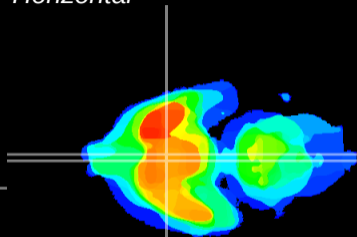

Coronal

Sagittal-R

Sagittal-L

ViBriSm: CX09853
Horizontal

SCN