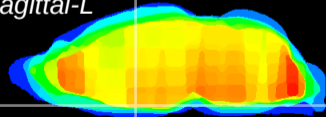

Coronal

Sagittal-R

Sagittal-L

ViBrism: CX09855
Horizontal

SCN