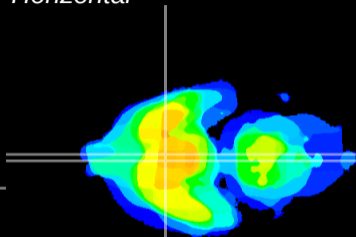

Coronal

Sagittal-R

Sagittal-L

ViBrism: CX09855
Horizontal

SCN