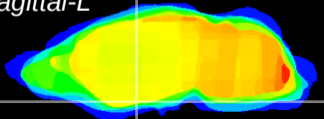

Coronal

Sagittal-R

Sagittal-L

ViBrism: CX09856
Horizontal

S0