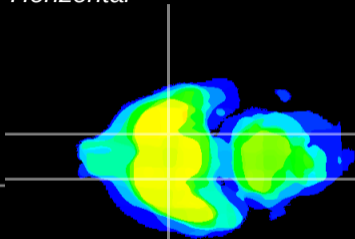

Coronal

Sagittal-R

Sagittal-L

ViBrism: CX09856
Horizontal

S0