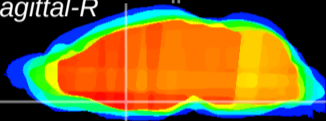

Coronal

Sagittal-R

Sagittal-L

ViBrism: CX09859
Horizontal

MPA