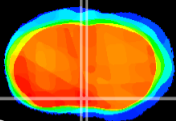

Coronal

Sagittal-R

Sagittal-L

ViBrism: CX09859
Horizontal

MPA