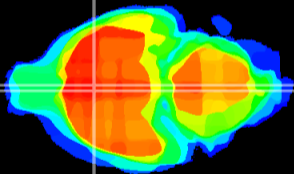

Coronal

Sagittal-R

Sagittal-L

ViBrism: CX09859
Horizontal

MPA