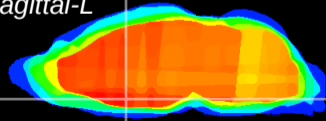

Coronal

Sagittal-R

Sagittal-L

ViBrism: CX09859
Horizontal

MPA