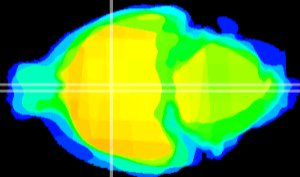

Coronal

Sagittal-R

Sagittal-L

ViBrisM: CX09860
Horizontal

SPa dorsal