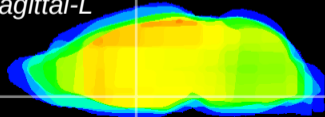

Coronal

Sagittal-R

Sagittal-L

ViBrisM: CX09860
Horizontal

SPa dorsal