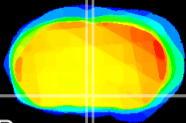

Coronal

Sagittal-R

Sagittal-L

ViBrisM: CX09860
Horizontal

SPa dorsal