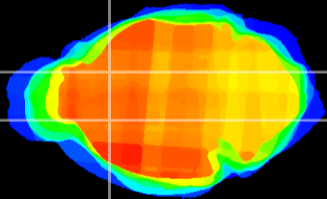

Coronal

Sagittal-R

Sagittal-L

ViBris: CX09862
Horizontal

CPU medial