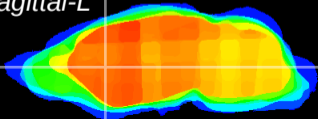

Coronal

Sagittal-R

Sagittal-L

ViBris: CX09862
Horizontal

CPU medial