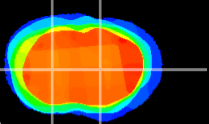

Coronal

Sagittal-R

Sagittal-L

ViBris: CX09862
Horizontal

CPU medial