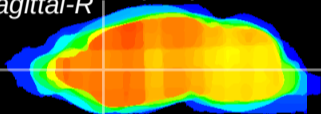

Coronal

Sagittal-R

Sagittal-L

ViBris: CX09862
Horizontal

CPU medial