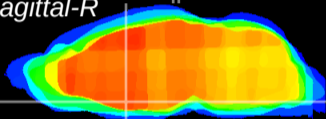

Coronal

Sagittal-R

Sagittal-L

ViBrism: CX09862  
Horizontal

MPA