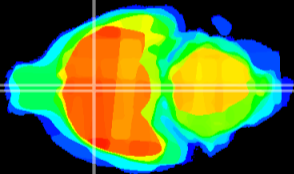

Coronal

Sagittal-R

Sagittal-L

ViBrism: CX09862  
Horizontal

MPA