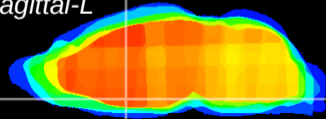

Coronal

Sagittal-R

Sagittal-L

ViBrism: CX09862  
Horizontal

MPA