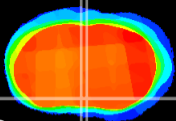

Coronal

Sagittal-R

Sagittal-L

ViBrism: CX09862  
Horizontal

MPA