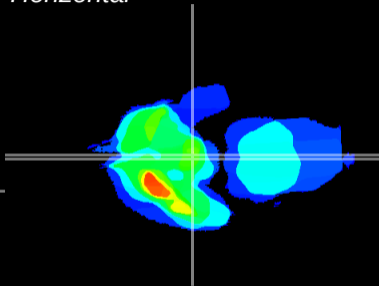

Coronal

Sagittal-R

Sagittal-L

ViBrism: CX09863
Horizontal

ME